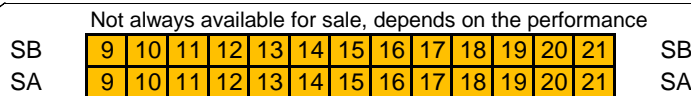

ORCHESTRA 2

26 Seats

STAGE

Kingston Grand Theatre

218 Princess Street, Kingston ON K7L 1B2