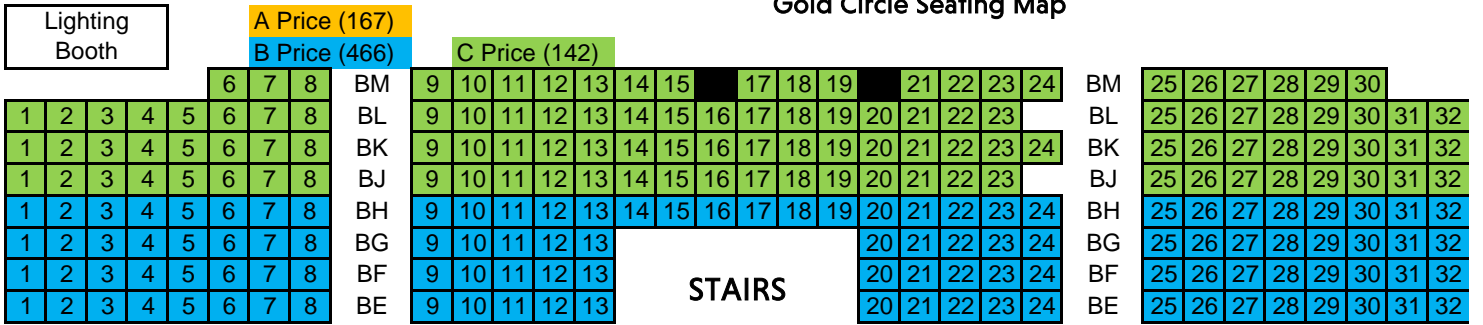

## Gold Circle Seating Map

# BALCONY

353 Seats

# ORCHESTRA

396 Seats

## ORCHESTRA 2

26 Seats