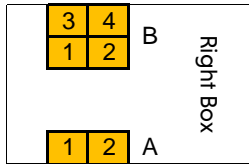

## Gold Circle Seating Map

# BALCONY

353 Seats