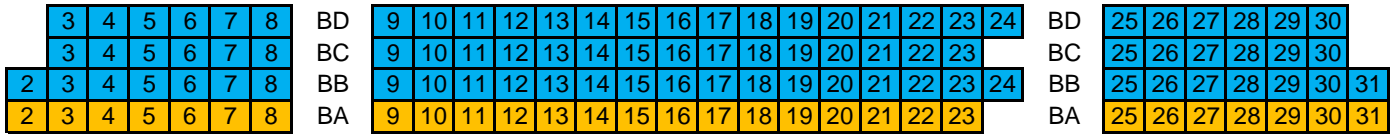

## Gold Circle Seating Map

# BALCONY

353 Seats

# ORCHESTRA

396 Seats

## ORCHESTRA 2

26 Seats