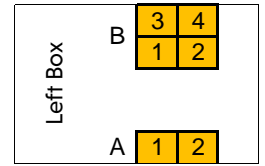

## Gold Circle Seating Map

# BALCONY

353 Seats