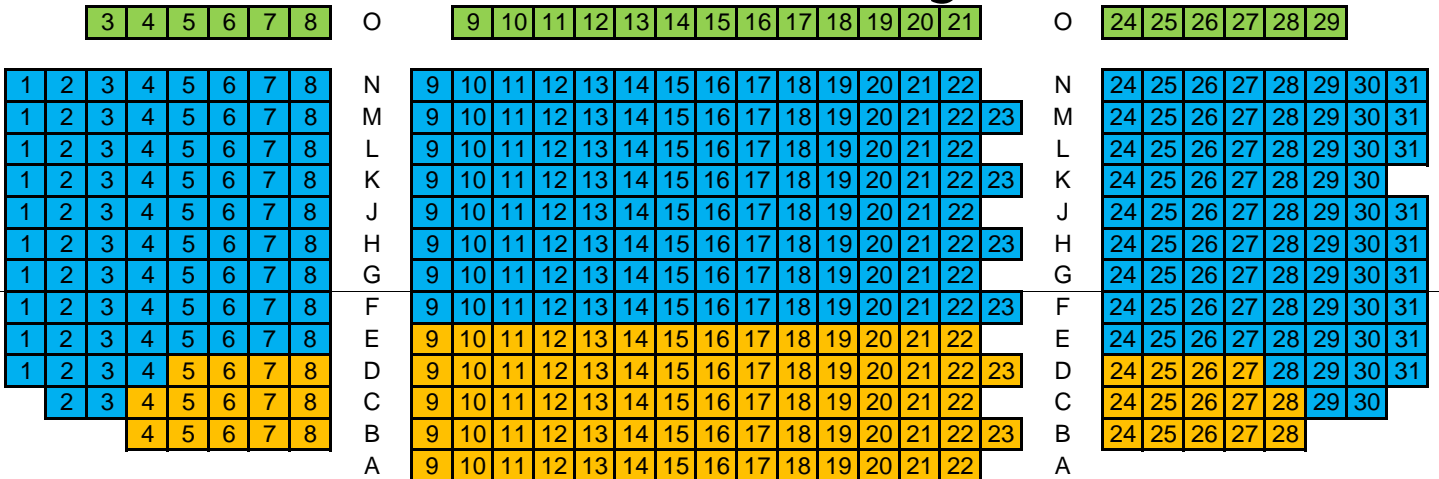

## Gold Circle Seating Map

# BALCONY

353 Seats

# ORCHESTRA

396 Seats

## ORCHESTRA 2

26 Seats